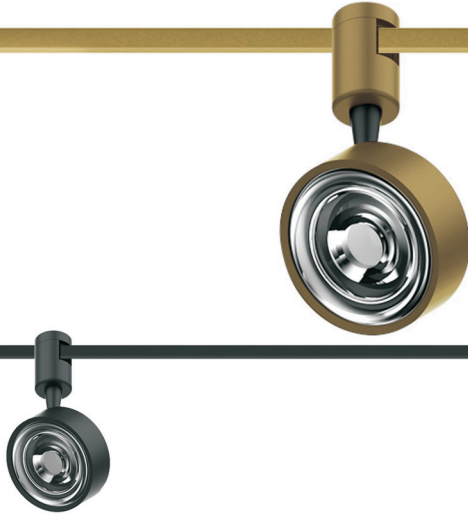

- Rail SP RD consists of a round elegant luminaire with a diameter of $\Phi 75\text{mm}$ and 26mm width.
- Luminaire body material: aluminium.
- Available in gold or black colour.
- L90/B10 50.000h
- 3SDCM

Model	LED Power	CCT	CR180	CR190	Beam Angle	Type	Colour	Dimming Option
			LED Source	LED Source				
			80 (80)	90 (90)				
RAIL SPOT Round <i>(RAIL SP RD)</i>	6W (06)	2700K (27C)	660lm	530lm	12° (12)	Adjustable (AD)	Gold (GD)	48V PWM Dimmable (DM)
		3000K (30C)	660lm	570lm	22° (22)		Black (BL)	
		4000K (40C)	710lm	615lm	38° (38)			
		5000K (50C)	715lm	660lm	50° (50)			
					60° (60)			

Ordering Code Example: *RAIL SP RD-04-30C-90-38-AD-BL-DM*